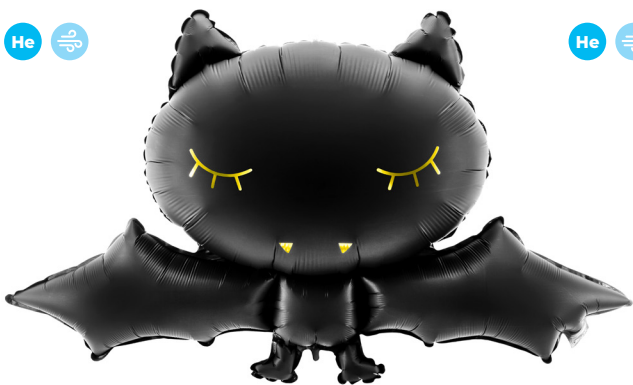

1. FB216

2. FB142

3. FB152

4. FB153

5. FB146

- |                 |                           |       |              |
|-----------------|---------------------------|-------|--------------|
| 1. Foil balloon | 280 x 46 cm / 1 pc / 50   | FB216 | FB216-KARTON |
| 2. Foil balloon | 73.5 x 101 cm / 1 pc / 50 | FB142 | FB142-KARTON |
| 3. Foil balloon | 41 x 70 cm / 1 pc / 50    | FB152 | FB152-KARTON |
| 4. Foil balloon | 40.5 x 13 cm / 1 pc / 50  | FB153 | FB153-KARTON |
| 5. Foil balloon | 119.5 x 51 cm / 1 pc / 50 | FB146 | FB146-KARTON |